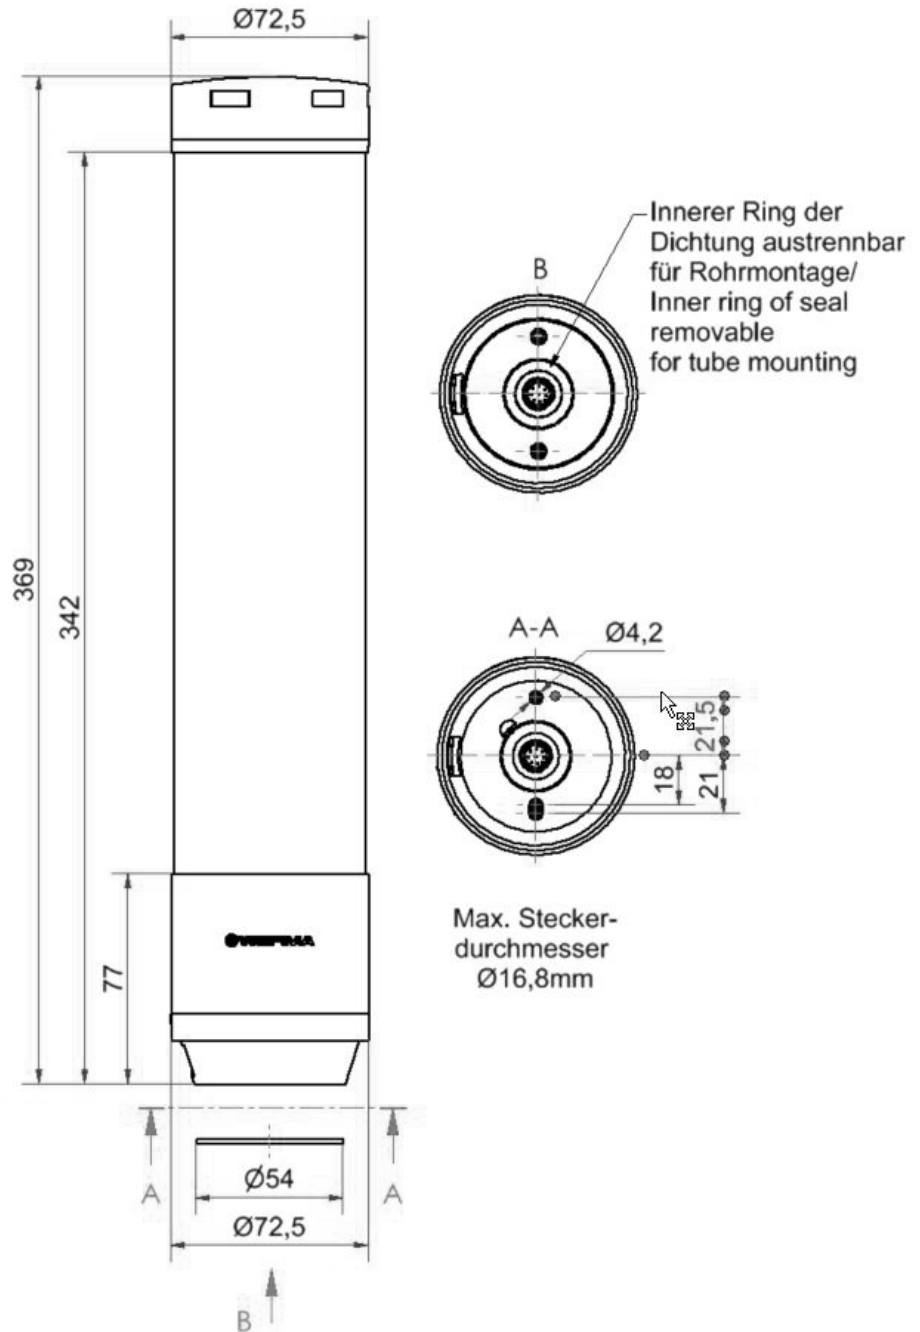

Completely pre-assembled Signal Towers / eSIGN
eSIGN 15 Segments with Siren BK

DRAWING

! For additional installation and mounting information, refer to the appropriate user guide at www.werma.com. This printed copy is for information only and is subject to alteration.