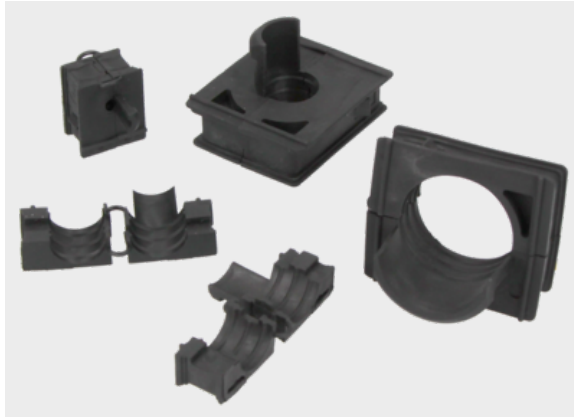

Cable entry grommet type KDT/ZE+

Product information

Cable entry grommet for pre-assembled cables in connection with cable entry system KDL/E+

- Approved for railway technology (except special grommets)
- The grommets are retrofitted around the cable.
- Strain relief even better with simple cable ties
- Thermal stability: -40 °C – +100 °C
- Fire classification: V0 (special grommets: HB)
- RoHS compliant
- UV resistant
- Made in Germany

Cable entry grommet type KDT/ZE+

Article	Order No.	Color	for Ø mm	For opening small / large	No. of openings	Flexa-T old Conduit	PU pcs.
KDT/ZE+ 14	87121332	Black	14 - 15	yes / no	1		10
KDT/ZE+ 15	87121334	Black	15 - 16	yes / no	1		10
Grommet, large							
KDT/ZE+ 16	87121336	Black	16 - 17	no / yes	1		10
KDT/ZE+ 17	87121338	Black	17 - 18	no / yes	1		10
KDT/ZE+ 18	87121340	Black	18 - 19	no / yes	1		10
KDT/ZE+ 19	87121342	Black	19 - 20	no / yes	1		10
KDT/ZE+ 20	87121344	Black	20 - 21	no / yes	1		10
KDT/ZE+ 21	87121346	Black	21 - 22	no / yes	1		10
KDT/ZE+ 22	87121348	Black	22 - 23	no / yes	1		10
KDT/ZE+ 23	87121350	Black	23 - 24	no / yes	1		10
KDT/ZE+ 24	87121352	Black	24 - 25	no / yes	1		10
KDT/ZE+ 25	87121354	Black	25 - 26	no / yes	1		10
KDT/ZE+ 26	87121356	Black	26 - 27	no / yes	1		10
KDT/ZE+ 27	87121358	Black	27 - 28	no / yes	1		10
KDT/ZE+ 28	87121360	Black	28 - 29	no / yes	1		10
KDT/ZE+ 29	87121362	Black	29 - 30	no / yes	1		10
KDT/ZE+ 30	87121364	Black	30 - 31	no / yes	1		10
KDT/ZE+ 31 1)	87121366	Black	31 - 32	no / yes	1		10
Variable cable grommet (Protection class IP 42)							
KDT/VE 3-7	87121272	Black	3 - 7	yes / no	1		10
KDT/VE 7-10	87121274	Black	7 - 10	yes / no	1		10
Multi-line grommet 2-line							
KDT/ZE 2x4 double grommet 2)	87121284	Black	4	yes / no	2		10
KDT/ZE 2x5 double grommet 2)	87121286	Black	5	yes / no	2		10